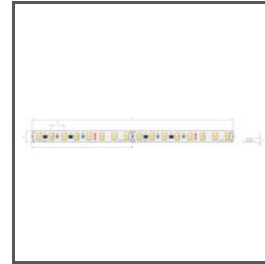

**K-HE-1920-HD-24V**  
K-HEHD-1920-24  
Ref. arch K-HE-1920-HD-24V