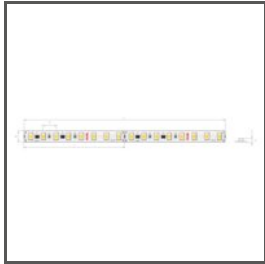

PASSENDEN ZUBEHÖR > RELATED LED > HÖHE EFFIZIENZ

K-HE-0480-HD-24V
K-HEHD-0480-24
Ref. arch K-HE-0480-HD-24V