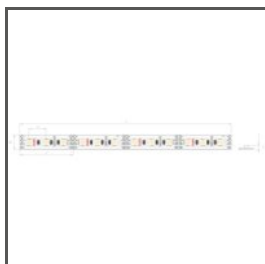

KWP-1220-12

Ref. arch WP-K-1220-12V

WP-K-1275-12V

KWP-1275-12

Ref. arch WP-K-1275-12V

WP-K-1220-IP65-12V

_bład

Ref. arch WP-K-1220-IP65-12V