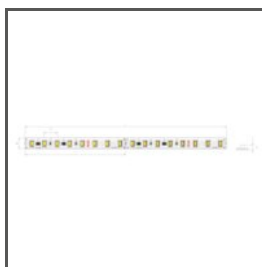

K-HE-1440-HD-24V
K-HEHD-1440-24
Ref. arch K-HE-1440-HD-24V