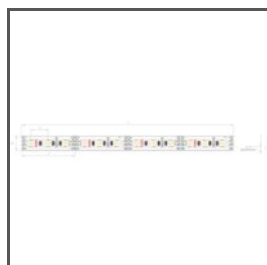

K-1275-12V
K-1275-12
Ref. arch K-1275-12V

WP-K-1220-12V
KWP-1220-12
Ref. arch WP-K-1220-12V

WP-K-1275-12V
KWP-1275-12
Ref. arch WP-K-1275-12V

WP-K-1220-IP65-12V
_bład
Ref. arch WP-K-1220-IP65-12V

K-1275-RGB-12V
K-RGB-1275-12
Ref. arch K-1275-RGB-12V