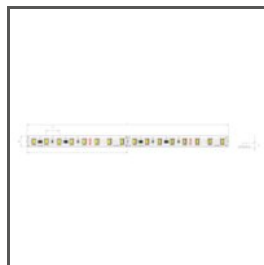

K-HE-1440-HD-24V

K-HEHD-1440-24

Ref. arch K-HE-1440-HD-24V